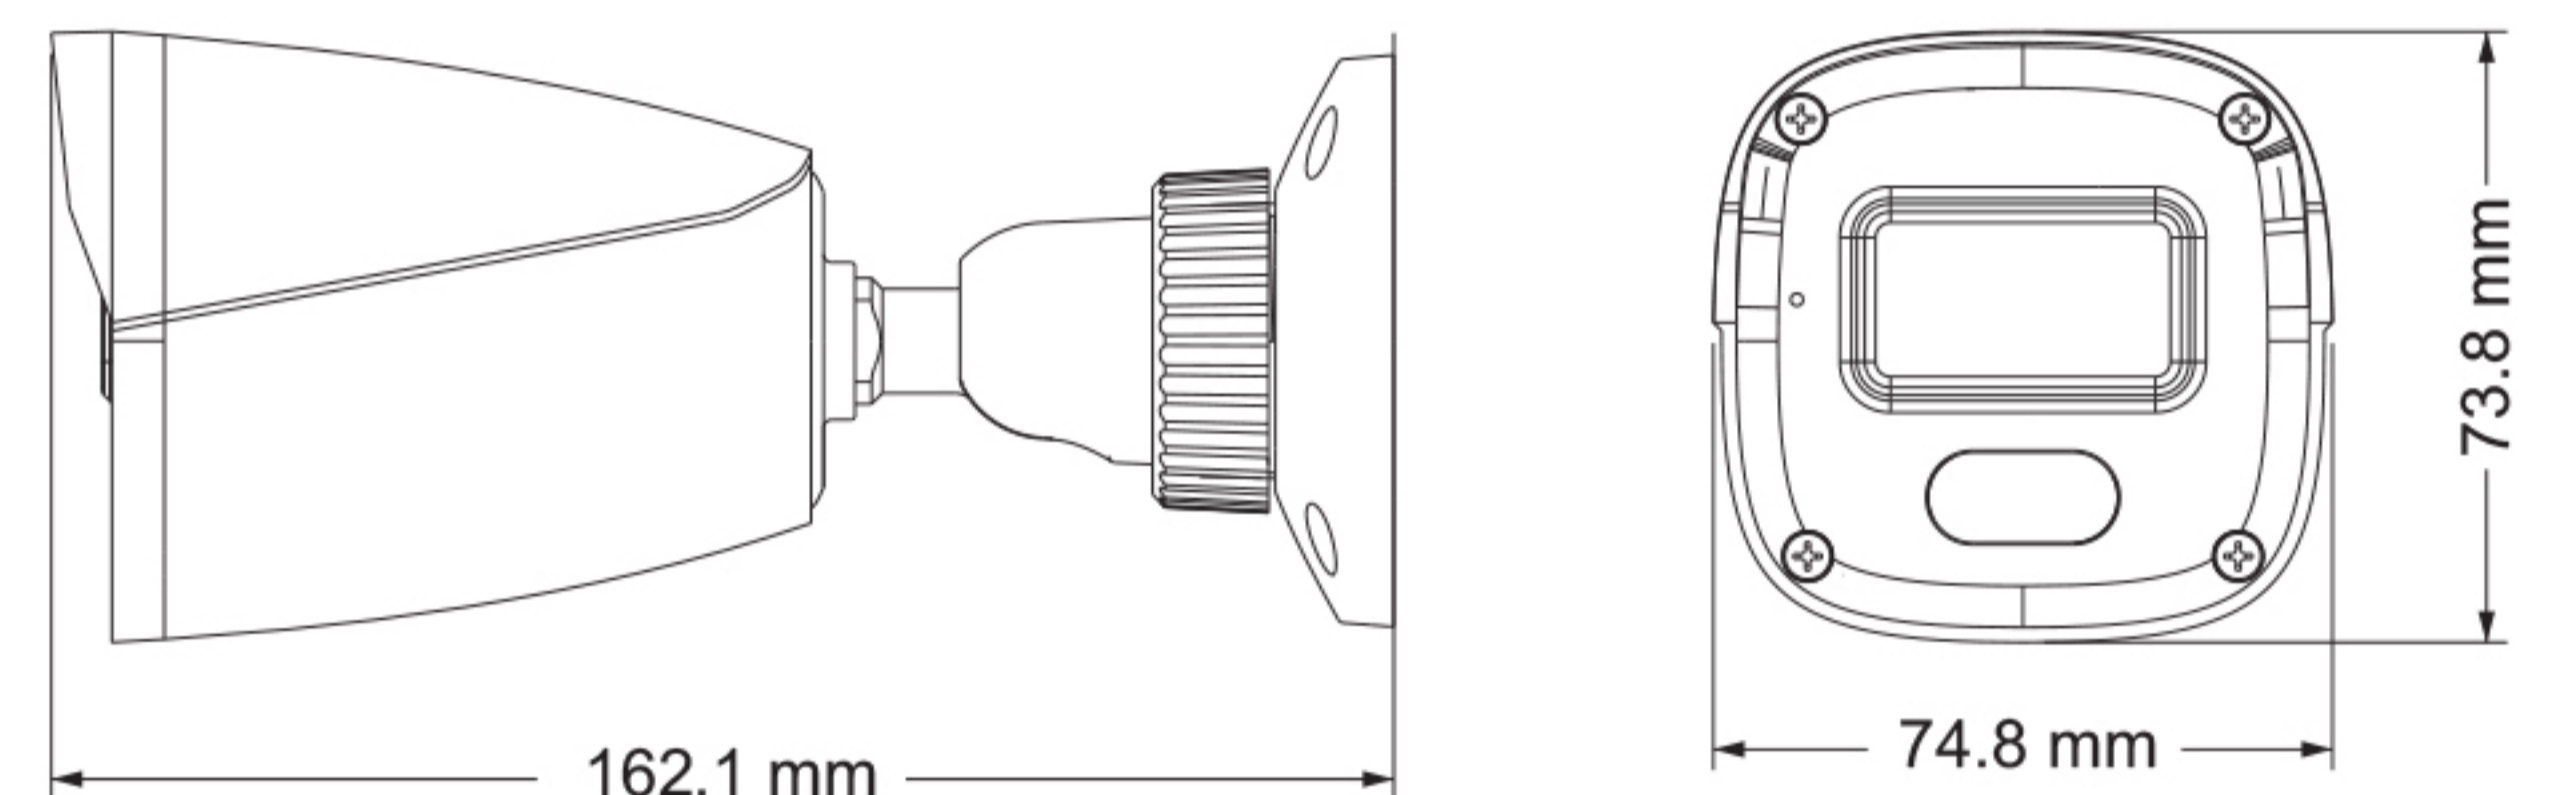

2MP IR Water-proof Bullet Network Camera

model:

HP-97B203PE

- 2MP (1920 × 1080) H.265 coding
- Max.resolution: 1920 × 1080
- ICR auto switch, true day / night, ROI coding
- 3D DNR, digital WDR, HLC, BLC, defog
- 10~20m IR night view distance
- DC12V/PoE power supply
- P2P function optional
- IP 67 ingress protection
- Support dual streams
- Support mobile surveillance by smart phones with iOS and Android OS
- Intelligent analytics: video blur detection, line crossing detection and region intrusion detection

DIMENSIONS

Interfaces	
Network	RJ45, 10/100 T-Base
Video Output	No
Audio	No
Storage	No
Hardware Reset	No
Functions	
Remote Monitoring	Web browsing, CMS remote control
Online Connection	Support simultaneous monitoring for up to 3 users; Support multi-stream real time transmission
Network Protocol	UDP, IPv4, IPv6, DHCP, NTP, RTSP, PPPoE, DDNS, SMTP, FTP, 802.1x, UPnP, HTTP, HTTPS, QoS
Interface Protocol	ONVIF
Storage	Network remote storage
Smart Alarm	Motion detection
Intelligent Analytics	Region intrusion detection, video blur detection and line crossing detection
General Function	Watermark, IP address filtering, video mask, heartbeat, illegal login lock
PoE	Yes, IEEE 802.3af/at
IR Distance	10 ~ 20m
Ingress Protection	IP67
Others	
Power Supply	DC12V/PoE
Power Consumption	< 5W
Operating Environment	- 20 °C ~ 55 °C (-4°F~131°F) Humidity: less than 95 % (non-condensing)
Dimensions (mm)	162.1 × 74.8 × 73.8
Weight (net)	Approx. 0.24KG
Installation	Ceiling mounting; Wall mounting