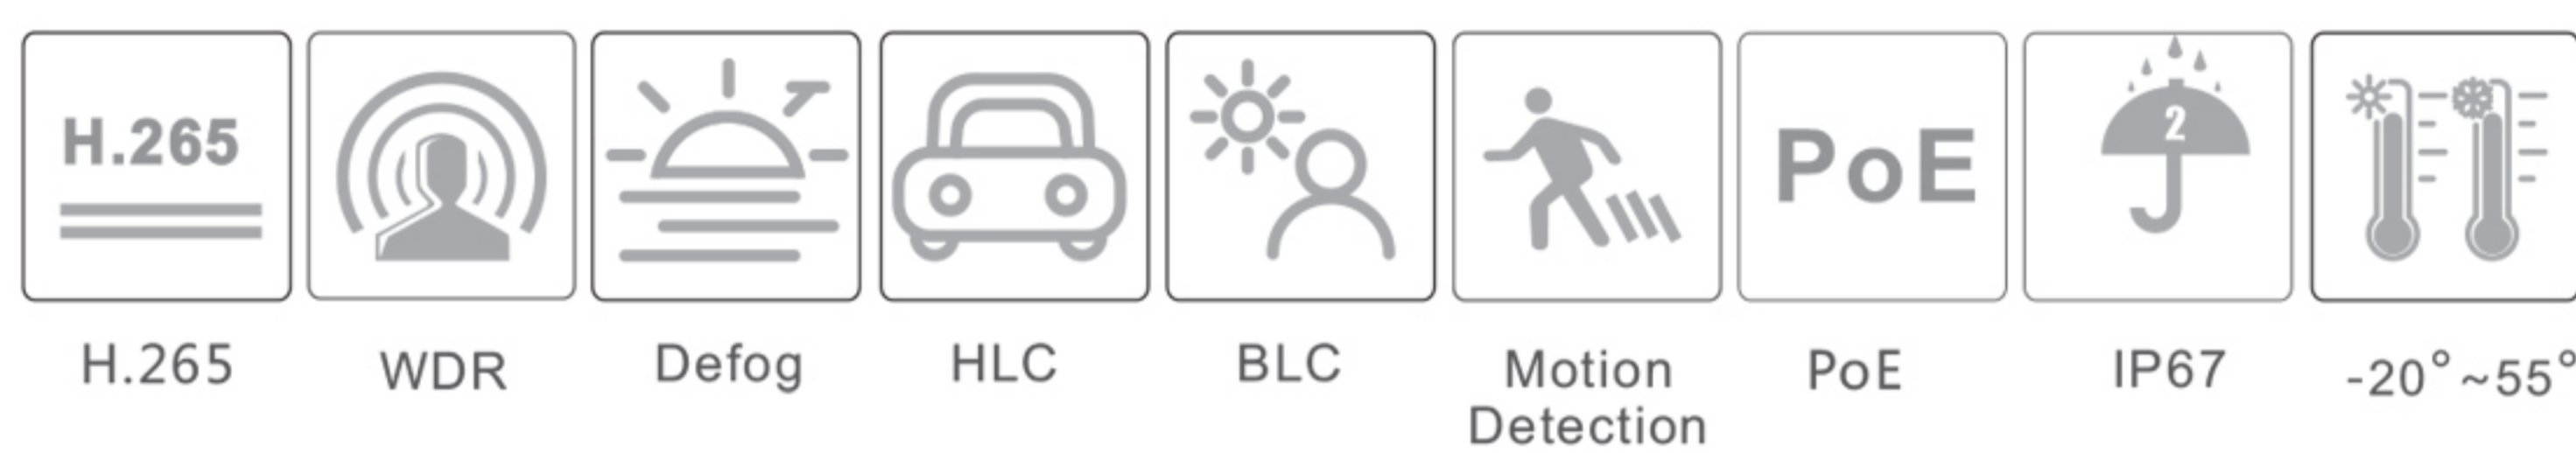

2MP IR Water-proof Bullet Network Camera

model:

HP-97B203PE

- 2MP (1920 × 1080) H.265 coding
- Max.resolution: 1920 × 1080
- ICR auto switch, true day / night, ROI coding
- 3D DNR, digital WDR, HLC, BLC, defog
- 10~20m IR night view distance
- DC12V/PoE power supply
- P2P function optional
- IP 67 ingress protection
- Support dual streams
- Support mobile surveillance by smart phones with iOS and Android OS
- Intelligent analytics: video blur detection, line crossing detection and region intrusion detection

DIMENSIONS

Interfaces	
Network	RJ45, 10/100 T-Base
Video Output	No
Audio	No
Storage	No
Hardware Reset	No
Functions	
Remote Monitoring	Web browsing, CMS remote control
Online Connection	Support simultaneous monitoring for up to 3 users; Support multi-stream real time transmission
Network Protocol	UDP, IPv4, IPv6, DHCP, NTP, RTSP, PPPoE, DDNS, SMTP, FTP, 802.1x, UPnP, HTTP, HTTPS, QoS
Interface Protocol	ONVIF
Storage	Network remote storage
Smart Alarm	Motion detection
Intelligent Analytics	Region intrusion detection, video blur detection and line crossing detection
General Function	Watermark, IP address filtering, video mask, heartbeat, illegal login lock
PoE	Yes, IEEE 802.3af/at
IR Distance	10 ~ 20m
Ingress Protection	IP67
Others	
Power Supply	DC12V/PoE
Power Consumption	< 5W
Operating Environment	- 20 °C ~ 55 °C (-4°F~131°F) Humidity: less than 95 % (non-condensing)
Dimensions (mm)	162.1 × 74.8 × 73.8
Weight (net)	Approx. 0.24KG
Installation	Ceiling mounting; Wall mounting