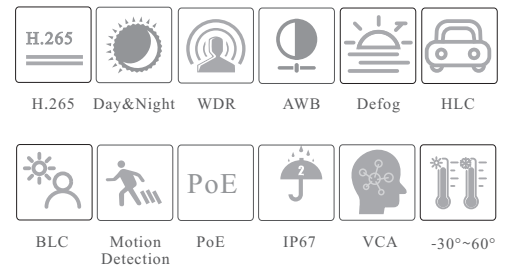

CAMERA

## 2MP IR Water-Proof Turret Network Camera

- Resolution 1,920x1,080 = 2,073,600 pixel, H.265 full real time coding
- Max. resolution: 1920 × 1080; ICR auto switch, true day / night
- 30 ~ 50m IR night view distance
- 3D DNR, digital WDR, HLC, BLC and ROI coding
- 1CH built-in MIC
- Built-in micro SD card slot, up to 128GB
- DC12V/PoE power supply
- IP67 ingress protection
- Support three streams
- Support mobile surveillance by smart phones and tablet PCs with iOS or Android OS
- Intelligent analytics