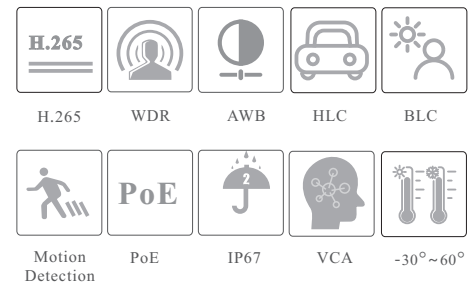

CAMERA

TD-9422S3B

2MP IR Water-proof Bullet Network Camera

- 2MP (1920 × 1080) H.265 coding
- Max.resolution: Resolution 1,920x1,080 = 2,073,600 pixel
- ICR auto switch, true day / night
- 3D DNR, digital WDR, HLC, BLC, Defog and ROI coding
- 30~50m IR night view distance
- 1CH audio input
- Built-in micro SD card slot, up to 128GB
- DC12V/PoE power supply
- IP 67 ingress protection
- Support three streams
- Support mobile surveillance by smart phones and tablet PCs with iOS or Android OS
- Intelligent analytics