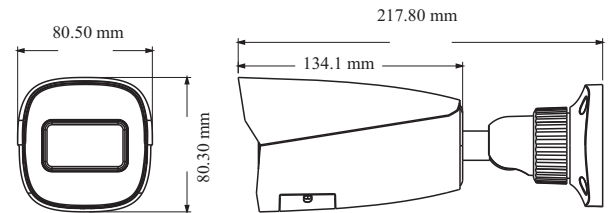

Operating Environment	- 30 °C ~ 60 °C (-22°F~140°F) Humidity: less than 95 % (non-condensing)
SDK	Yes
API	Yes
Installation	Ceiling mounting; Wall mounting
Certificate	CE, FCC
Environmental Protection	Complies with Directive EU RoHS, WEEE(2012/19/EU), directive 94/62/EC and REACH(EC1907/2006)

DIMENSIONS