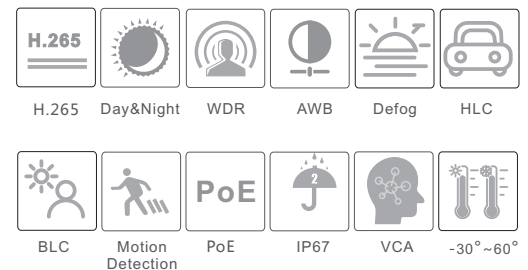

CAMERA

# TD-9545E3

4MP Network IR Water-Proof Dome Camera

- 4MP ( 2592 × 1520 ) H.265 full real time coding
- Max. resolution: Resolution 2,592 x 1,520 = 3,939,840 Pixel
- ICR auto switch, true day / night vision
- 30 ~ 50m IR night view distance
- Motorized zoom lens
- 3D DNR, true WDR, HLC, BLC, Defog, NIR, Smart IR and ROI coding
- Support image distortion correction
- Built-in micro SD card slot, up to 128GB
- DC12V/PoE power supply
- API, SDK
- Support three streams
- P2P function optional
- Support remote monitoring by smart phones & tablet PCs with iOS and Android OS
- Intelligent analytics