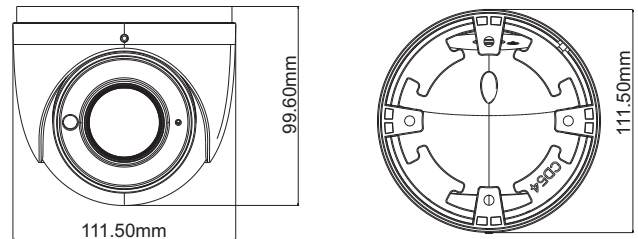

# TD-9545E3

4MP Network IR Water-Proof Dome Camera

- 4MP ( 2592 × 1520 ) H.265 full real time coding
- Max. resolution: Resolution 2,592 x 1,520 = 3,939,840 Pixel
- ICR auto switch, true day / night vision
- 30 ~ 50m IR night view distance
- Motorized zoom lens
- 3D DNR, true WDR, HLC, BLC, Defog, NIR, Smart IR and ROI coding
- Support image distortion correction
- Built-in micro SD card slot, up to 128GB
- DC12V/PoE power supply
- API, SDK
- Support three streams
- P2P function optional
- Support remote monitoring by smart phones & tablet PCs with iOS and Android OS
- Intelligent analytics

### DIMENSIONS