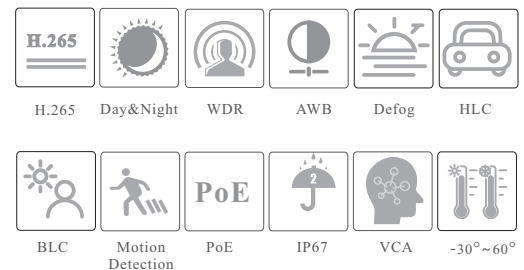

CAMERA

## 5MP Network IR Water-Proof Dome Camera

- H.265S/H.265+/H.265/H.264S/H.254+/H.254/MJPEG coding
- Max. resolution: Resolution 2592 × 1944 = 5,038,848 Pixel
- ICR auto switch, true day / night vision
- 30 ~ 50m IR night view distance
- Motorized zoom lens
- 3D DNR, true WDR, HLC, BLC, Defog, NIR, Smart IR and ROI coding
- Support image distortion correction
- Built-in micro SD card slot, up to 256GB
- DC12V/PoE power supply
- IP 67 ingress protection
- Support three streams
- P2P function optional
- Support remote monitoring by smart phones & tablet PCs with iOS and Android OS
- Intelligent analytics