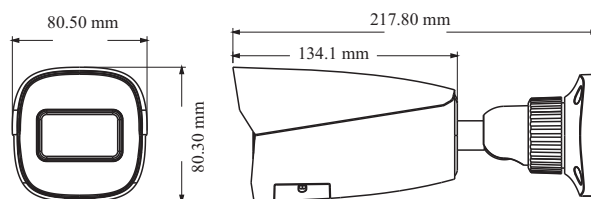

*Grey items are being developed and coming soon.

Smart Alarm	Motion detection, SD card error, SD card full
General Function	Watermark, IP address filtering, video mask, heartbeat, password protection, image distortion correction, non-photosensitive switch
PoE	Yes, IEEE802.3af
IR Distance	30 ~ 50 m
Ingress Protection	IP67
Others	
Power Supply	DC12V/PoE
Power Consumption	< 9W
Operating Environment	- 30 °C ~ 60 °C (-22°F~140°F) Humidity: less than 95 % (non-condensing)
SDK	Yes
API	Yes
Installation	Ceiling mounting; Wall mounting
Certificate	CE, FCC
Environmental Protection	Complies with Directive EU RoHS, WEEE(2012/19/EU), directive 94/62/EC and REACH(EC1907/2006)

DIMENSIONS